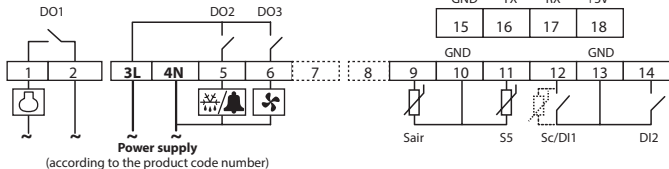

### **ERC213**

Digital controller for refrigeration and defrost, 3 relays.

## Dimensions (mm) and Mounting

## Electrical Connections

Programming key - EKA 183A

GND	TX	RX	+5V
15	16	17	18