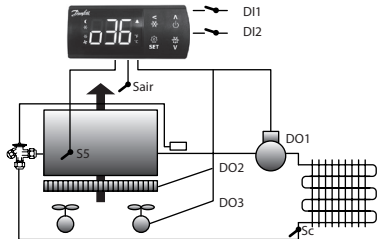

### **ERC213**

Digital controller for refrigeration and defrost, 3 relays.

## Dimensions (mm) and Mounting

## Electrical Connections

Programming key - EKA 183A

GND	TX	RX	+5V
15	16	17	18